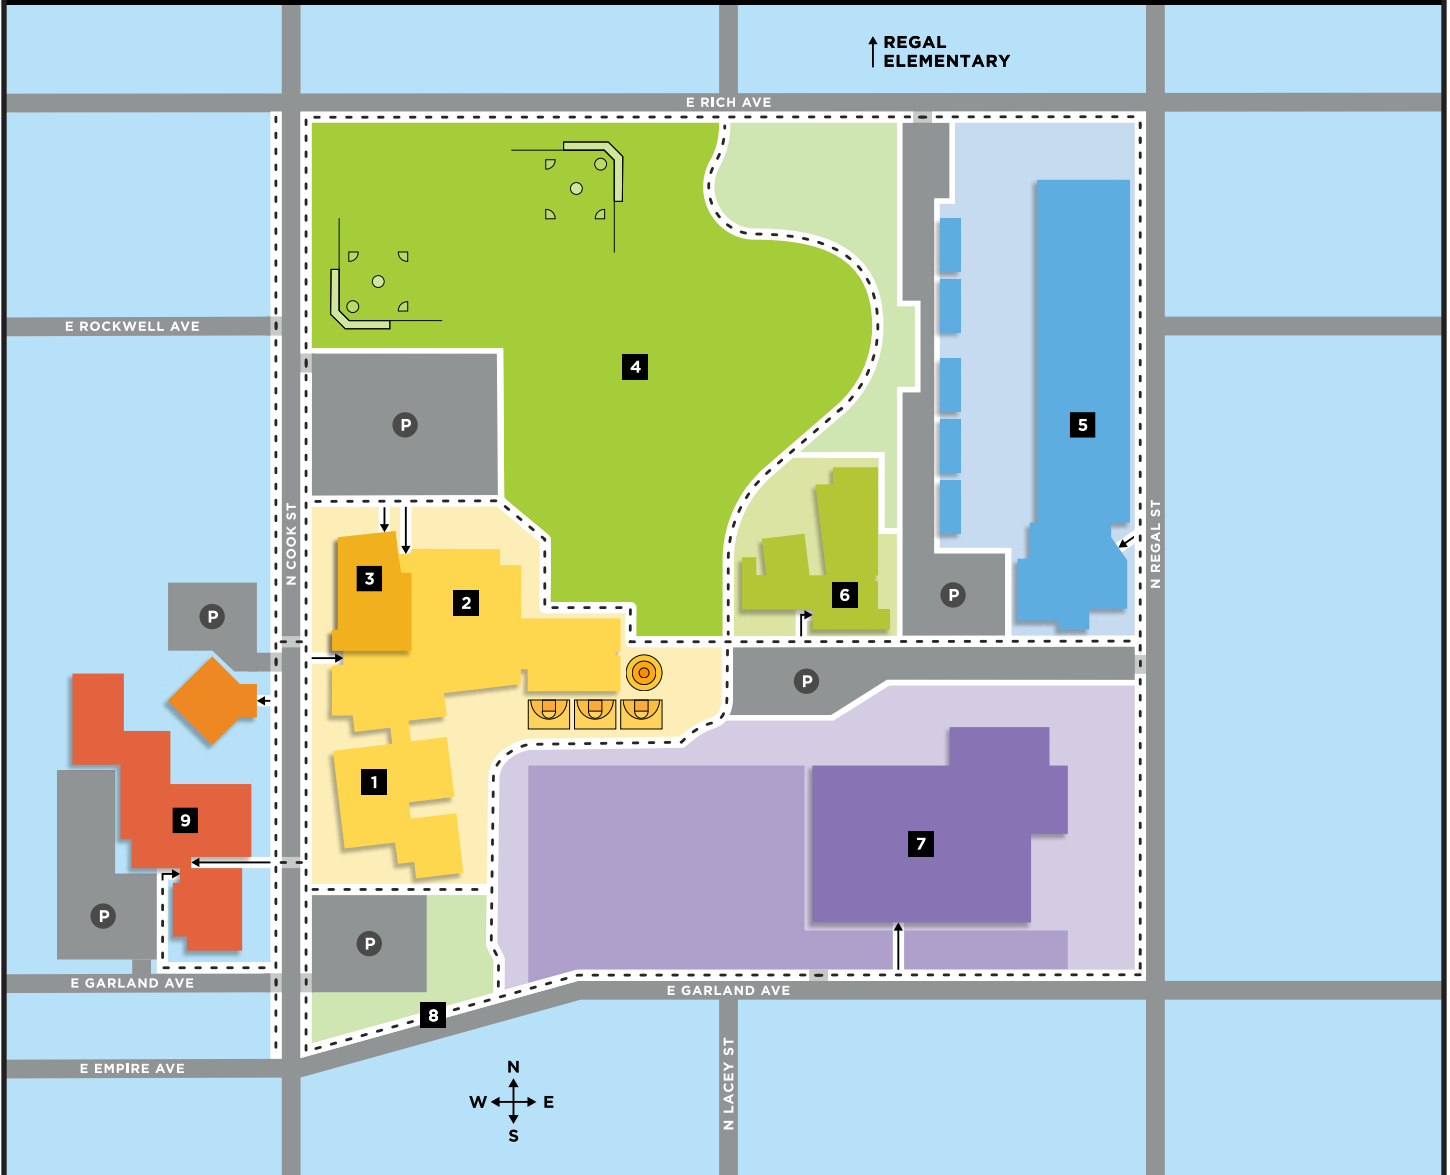

# HILLYARD

## COMMUNITY CAMPUS

- 1 SHAW MIDDLE SCHOOL
- 2 SHAW MS GYMNASIUM
- 3 HILLYARD LIBRARY
- 4 SHAW MS PLAYFIELDS
- 5 NEWTECH SKILL CENTER

- 6 ON TRACK ACADEMY
- 7 SPS FACILITIES
- 8 STA BUS STOP
- 9 NE COMMUNITY CENTER

- PARKING
- BUILDING ENTRANCE
- PATHWAY